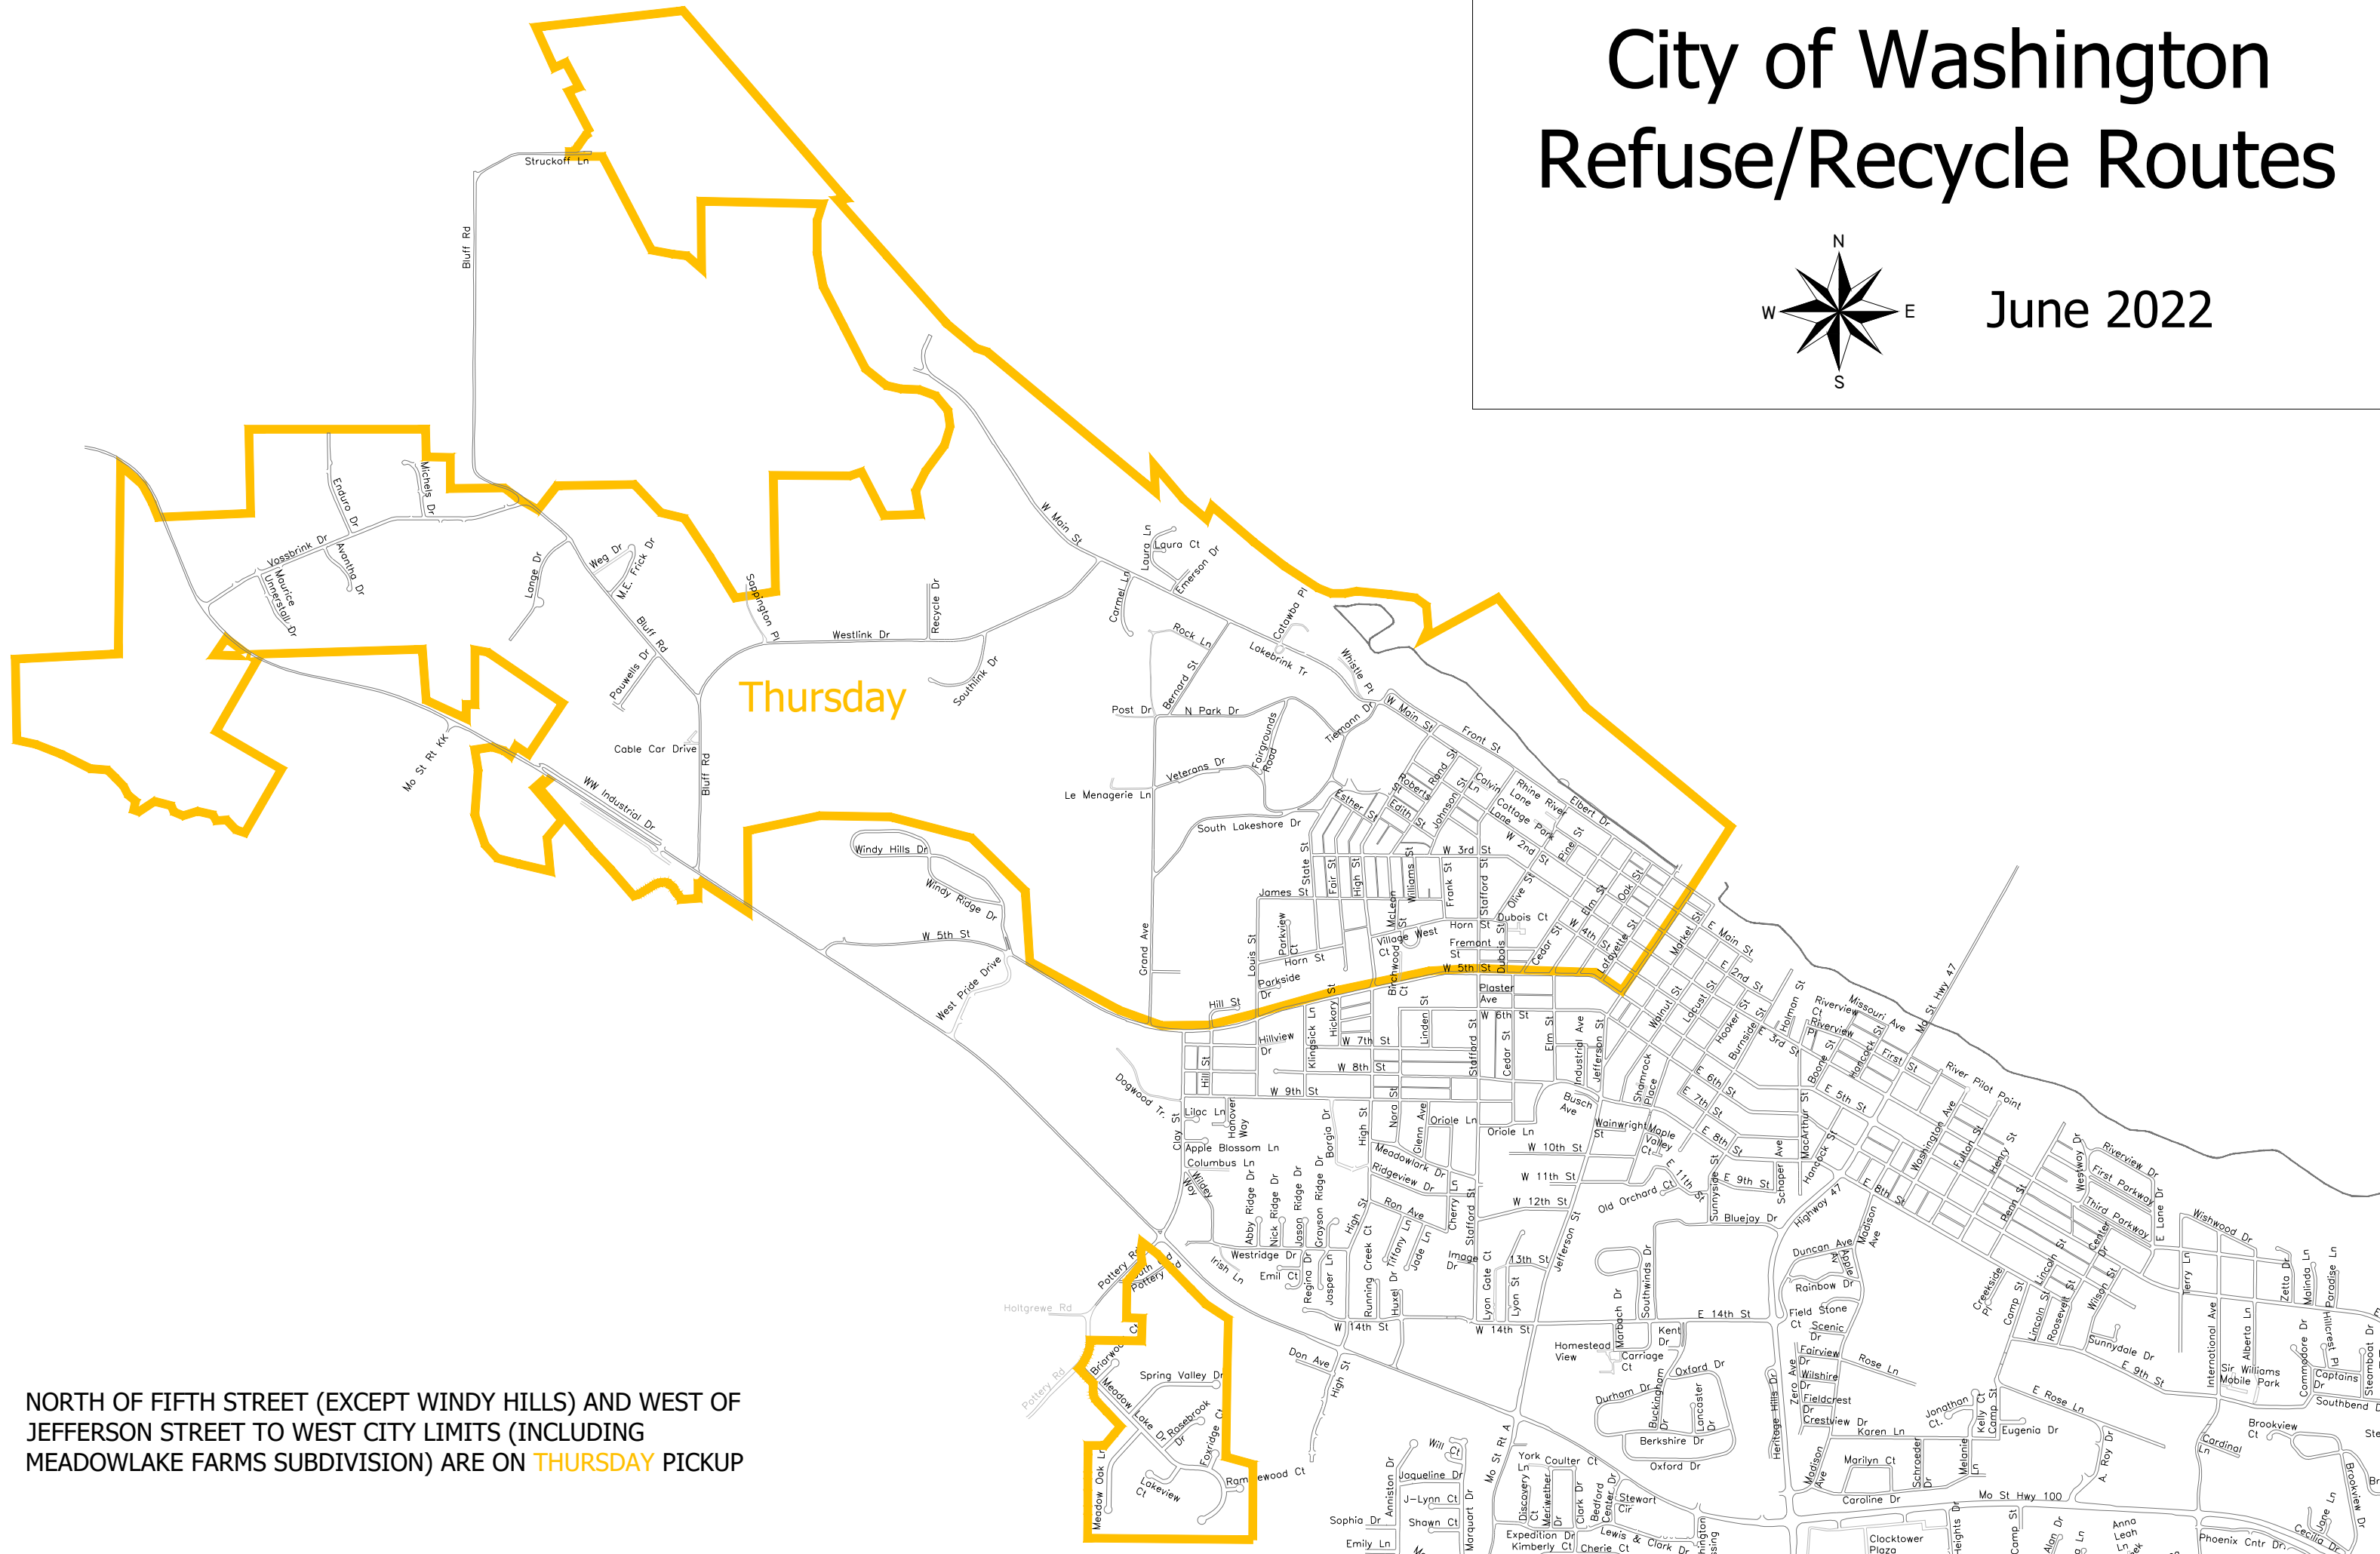

# City of Washington Refuse/Recycle Routes

June 2022

NORTH OF FIFTH STREET (EXCEPT WINDY HILLS) AND WEST OF JEFFERSON STREET TO WEST CITY LIMITS (INCLUDING MEADOWLAKE FARMS SUBDIVISION) ARE ON **THURSDAY** PICKUP