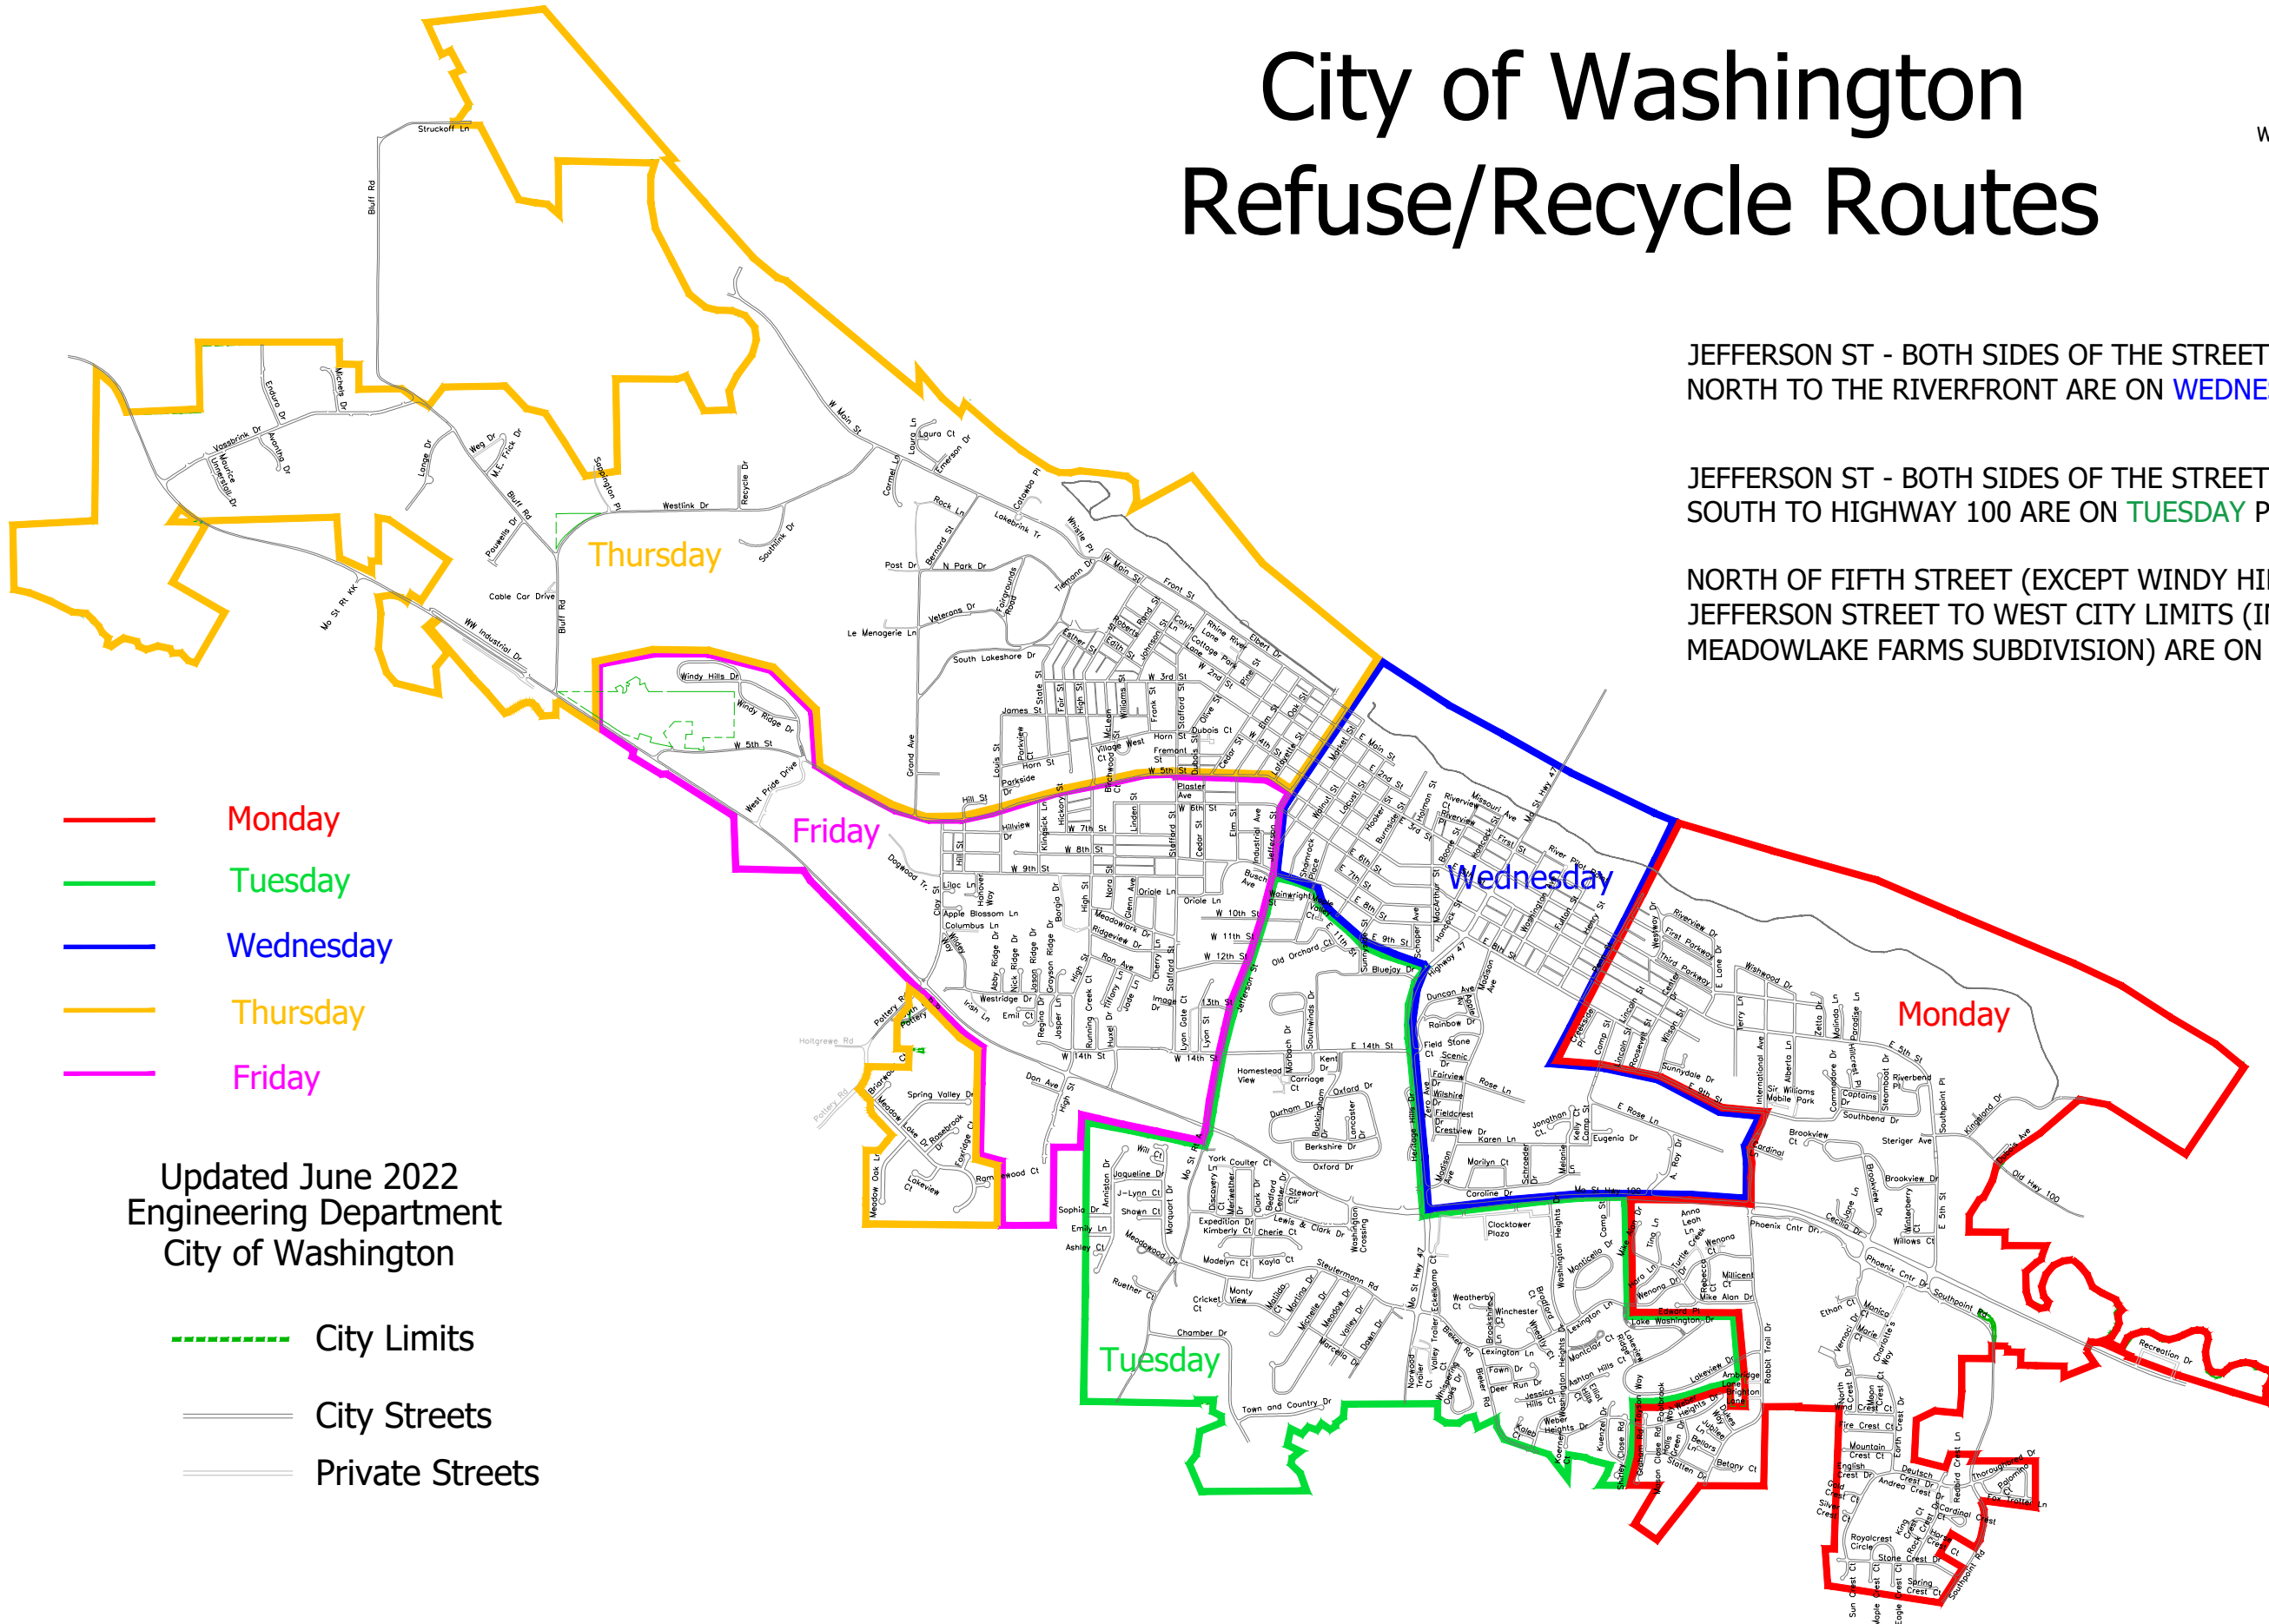

City of Washington Refuse/Recycle Routes

JEFFERSON ST - BOTH SIDES OF THE STREET FROM 8TH ST NORTH TO THE RIVERFRONT ARE ON **WEDNESDAY** PICKUP!!!

JEFFERSON ST - BOTH SIDES OF THE STREET FROM 8TH ST SOUTH TO HIGHWAY 100 ARE ON **TUESDAY** PICKUP!!!

NORTH OF FIFTH STREET (EXCEPT WINDY HILLS) AND WEST OF JEFFERSON STREET TO WEST CITY LIMITS (INCLUDING MEADOWLAKE FARMS SUBDIVISION) ARE ON **THURSDAY** PICKUP

- Monday
- Tuesday
- Wednesday
- Thursday
- Friday