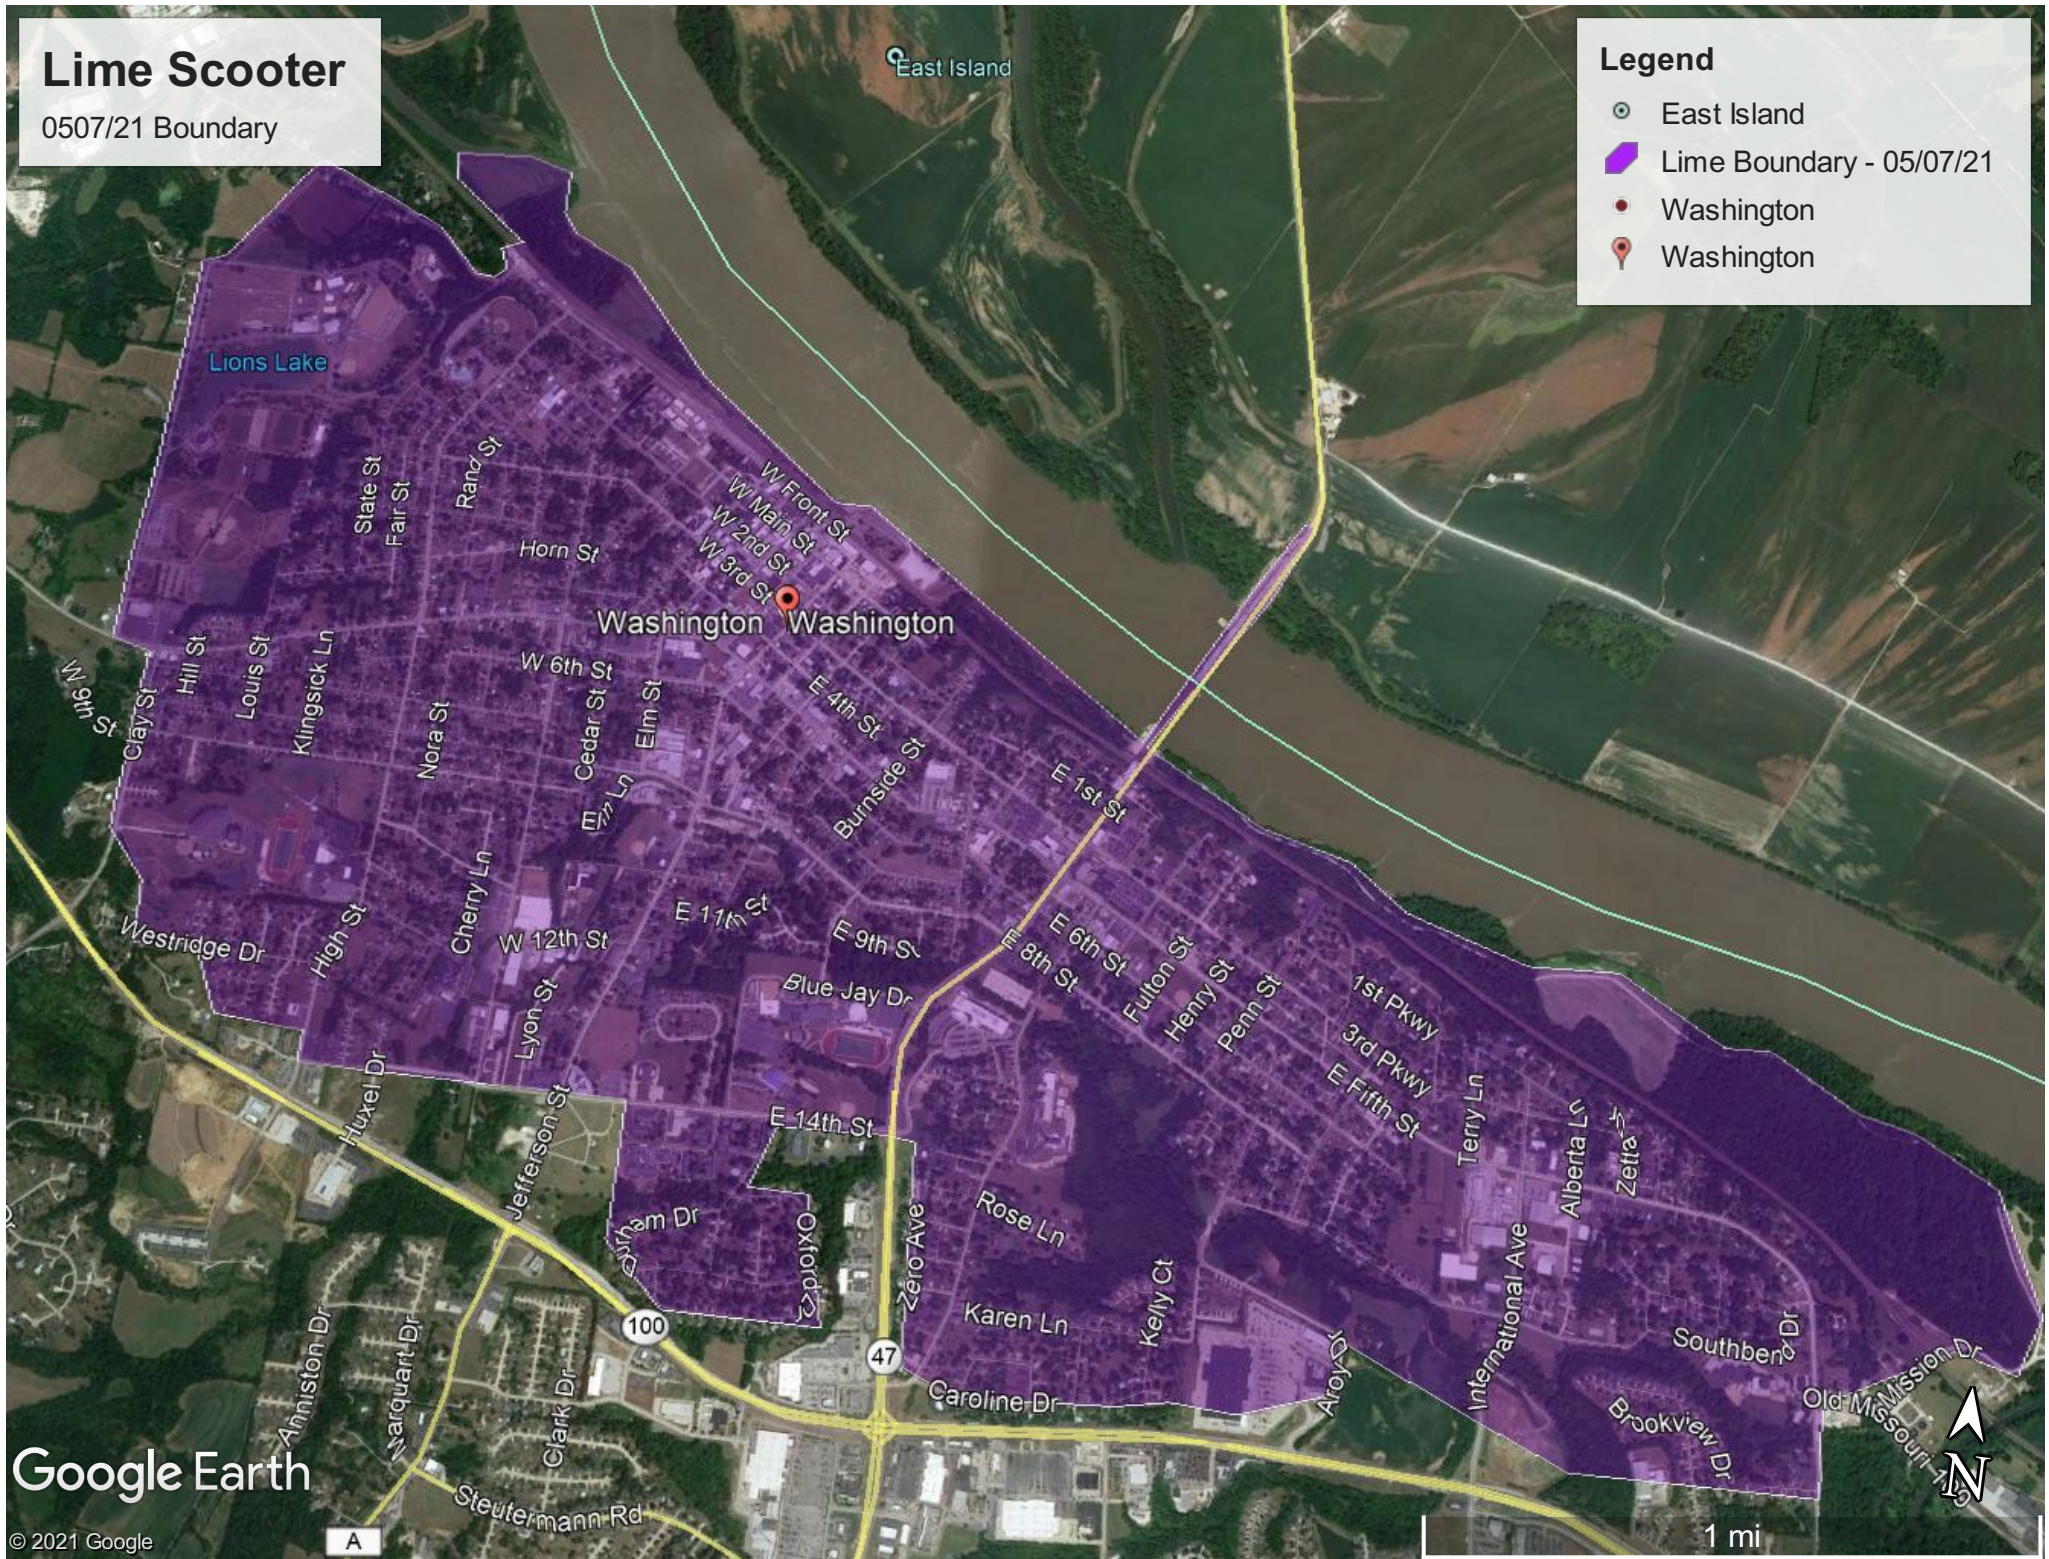

# Lime Scooter

0507/21 Boundary

## Legend

- East Island
- Lime Boundary - 05/07/21
- Washington
- Washington

Google Earth

© 2021 Google

A

1 mi