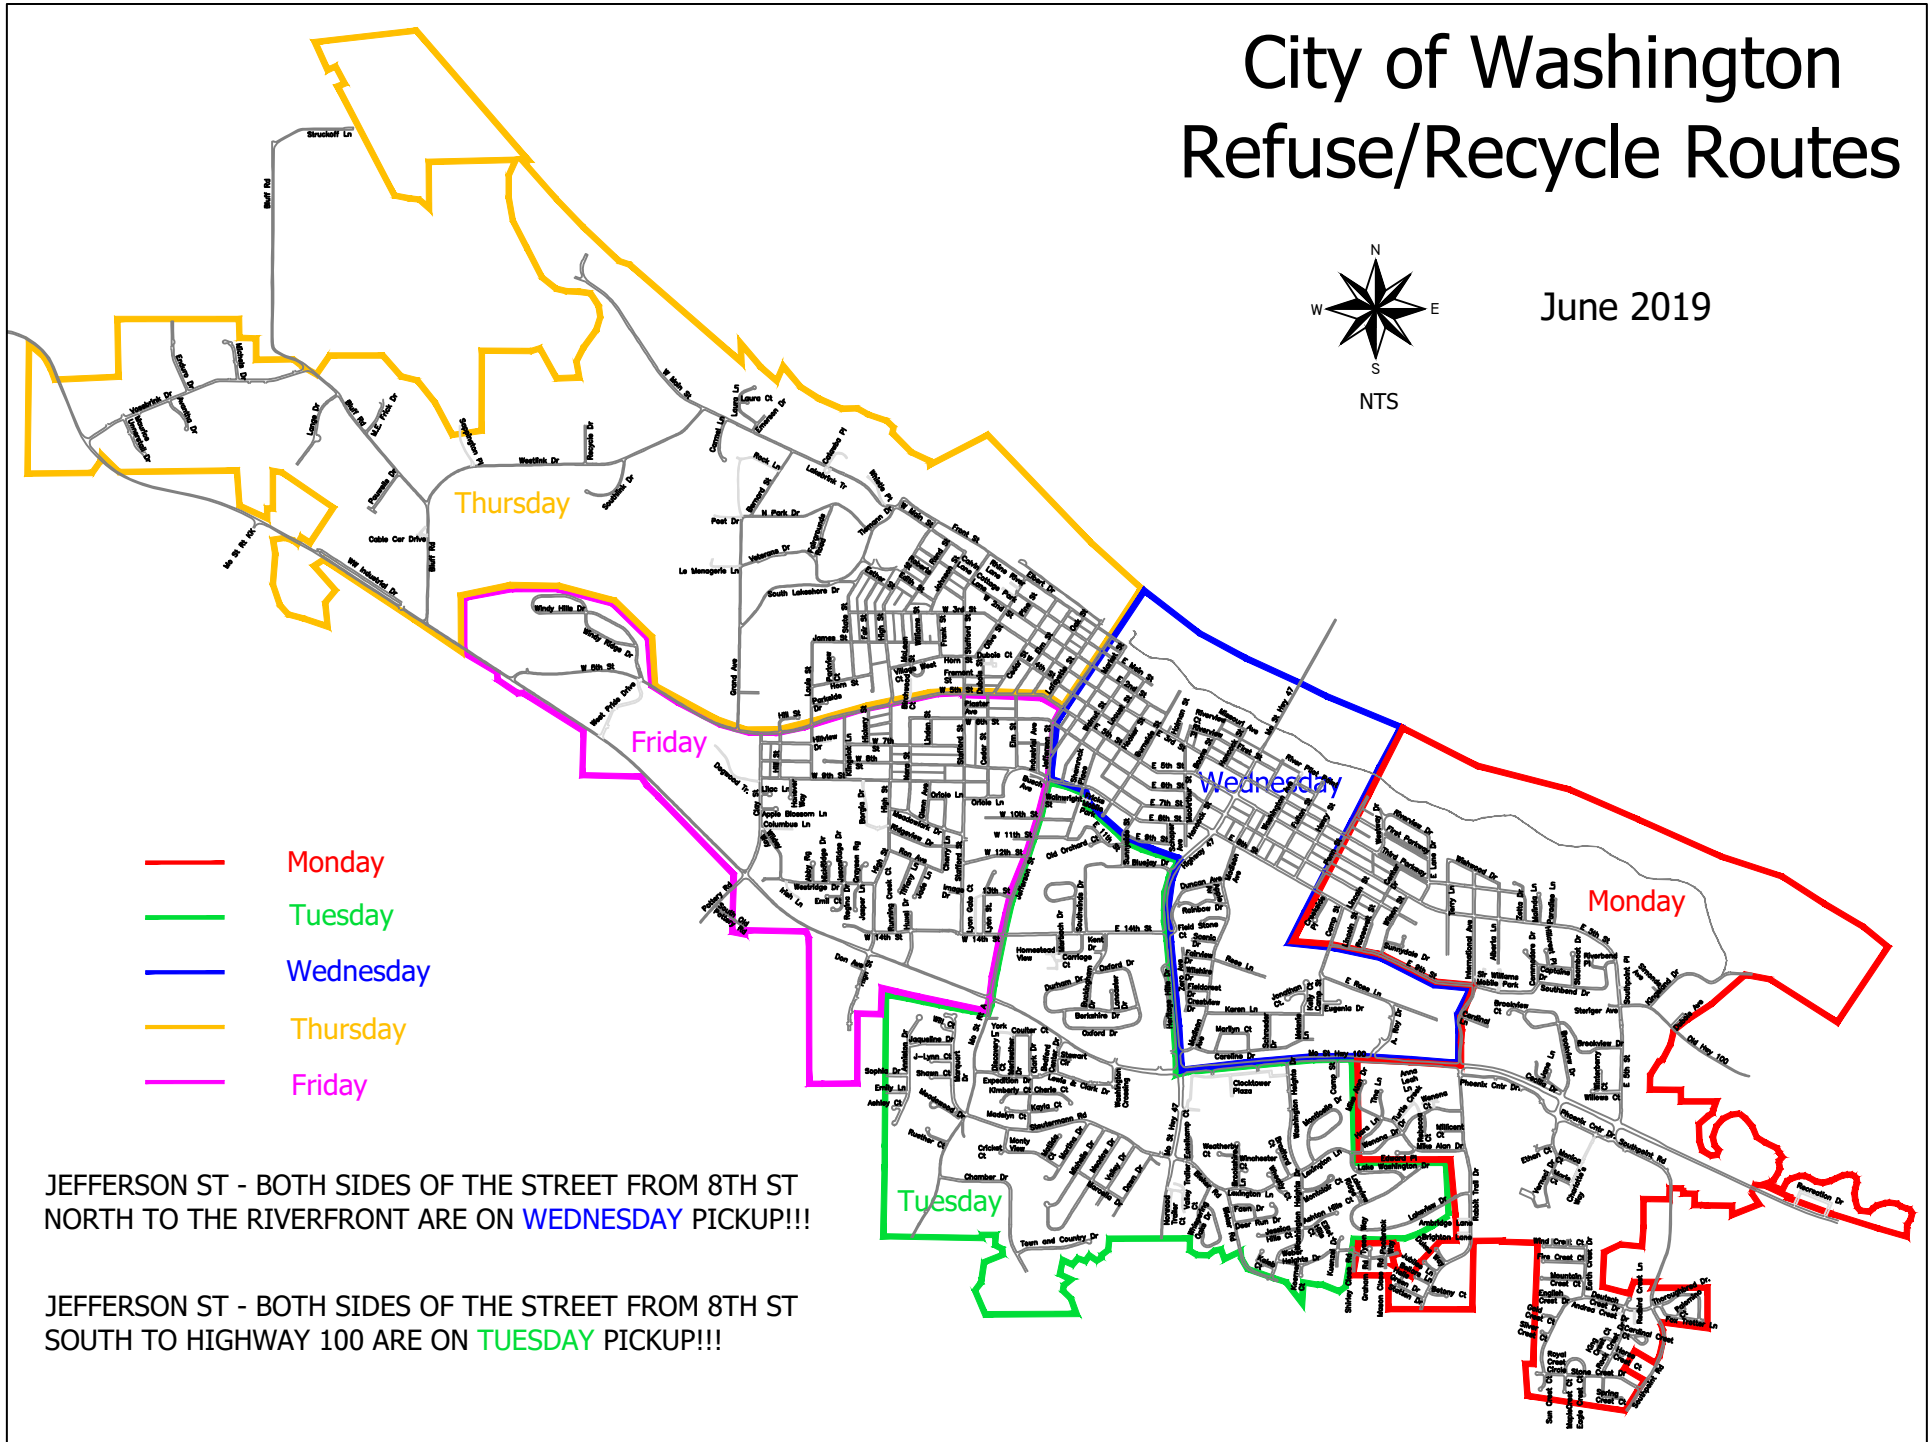

City of Washington Refuse/Recycle Routes

June 2019

JEFFERSON ST - BOTH SIDES OF THE STREET FROM 8TH ST
NORTH TO THE RIVERFRONT ARE ON **WEDNESDAY** PICKUP!!!

JEFFERSON ST - BOTH SIDES OF THE STREET FROM 8TH ST
SOUTH TO HIGHWAY 100 ARE ON **TUESDAY** PICKUP!!!