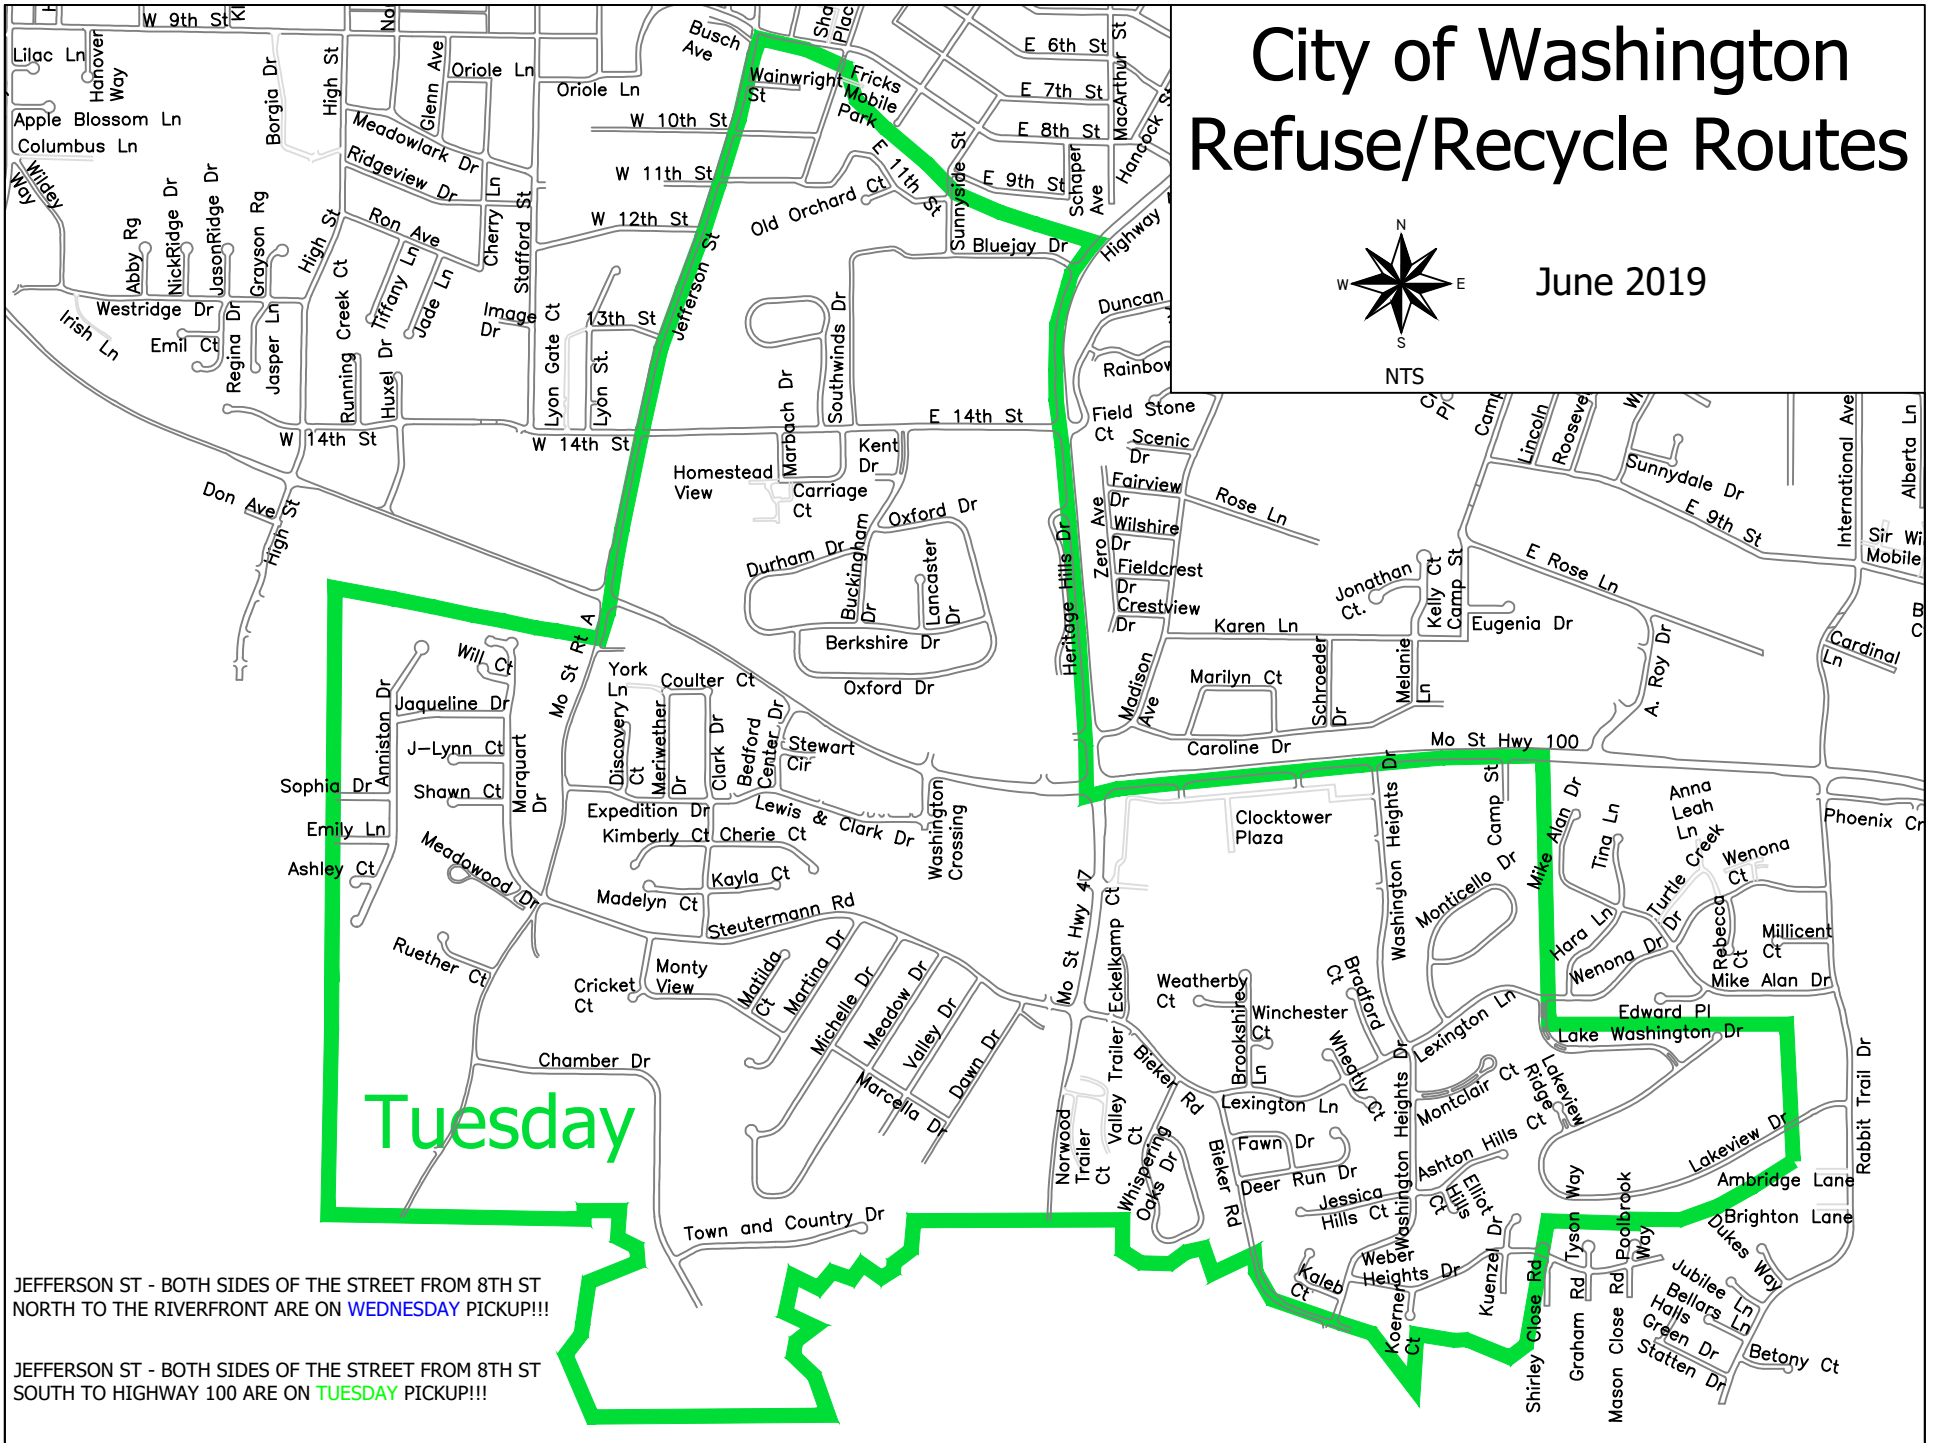

City of Washington Refuse/Recycle Routes

June 2019

NTS

Tuesday

JEFFERSON ST - BOTH SIDES OF THE STREET FROM 8TH ST
NORTH TO THE RIVERFRONT ARE ON **WEDNESDAY** PICKUP!!!

JEFFERSON ST - BOTH SIDES OF THE STREET FROM 8TH ST
SOUTH TO HIGHWAY 100 ARE ON **TUESDAY** PICKUP!!!