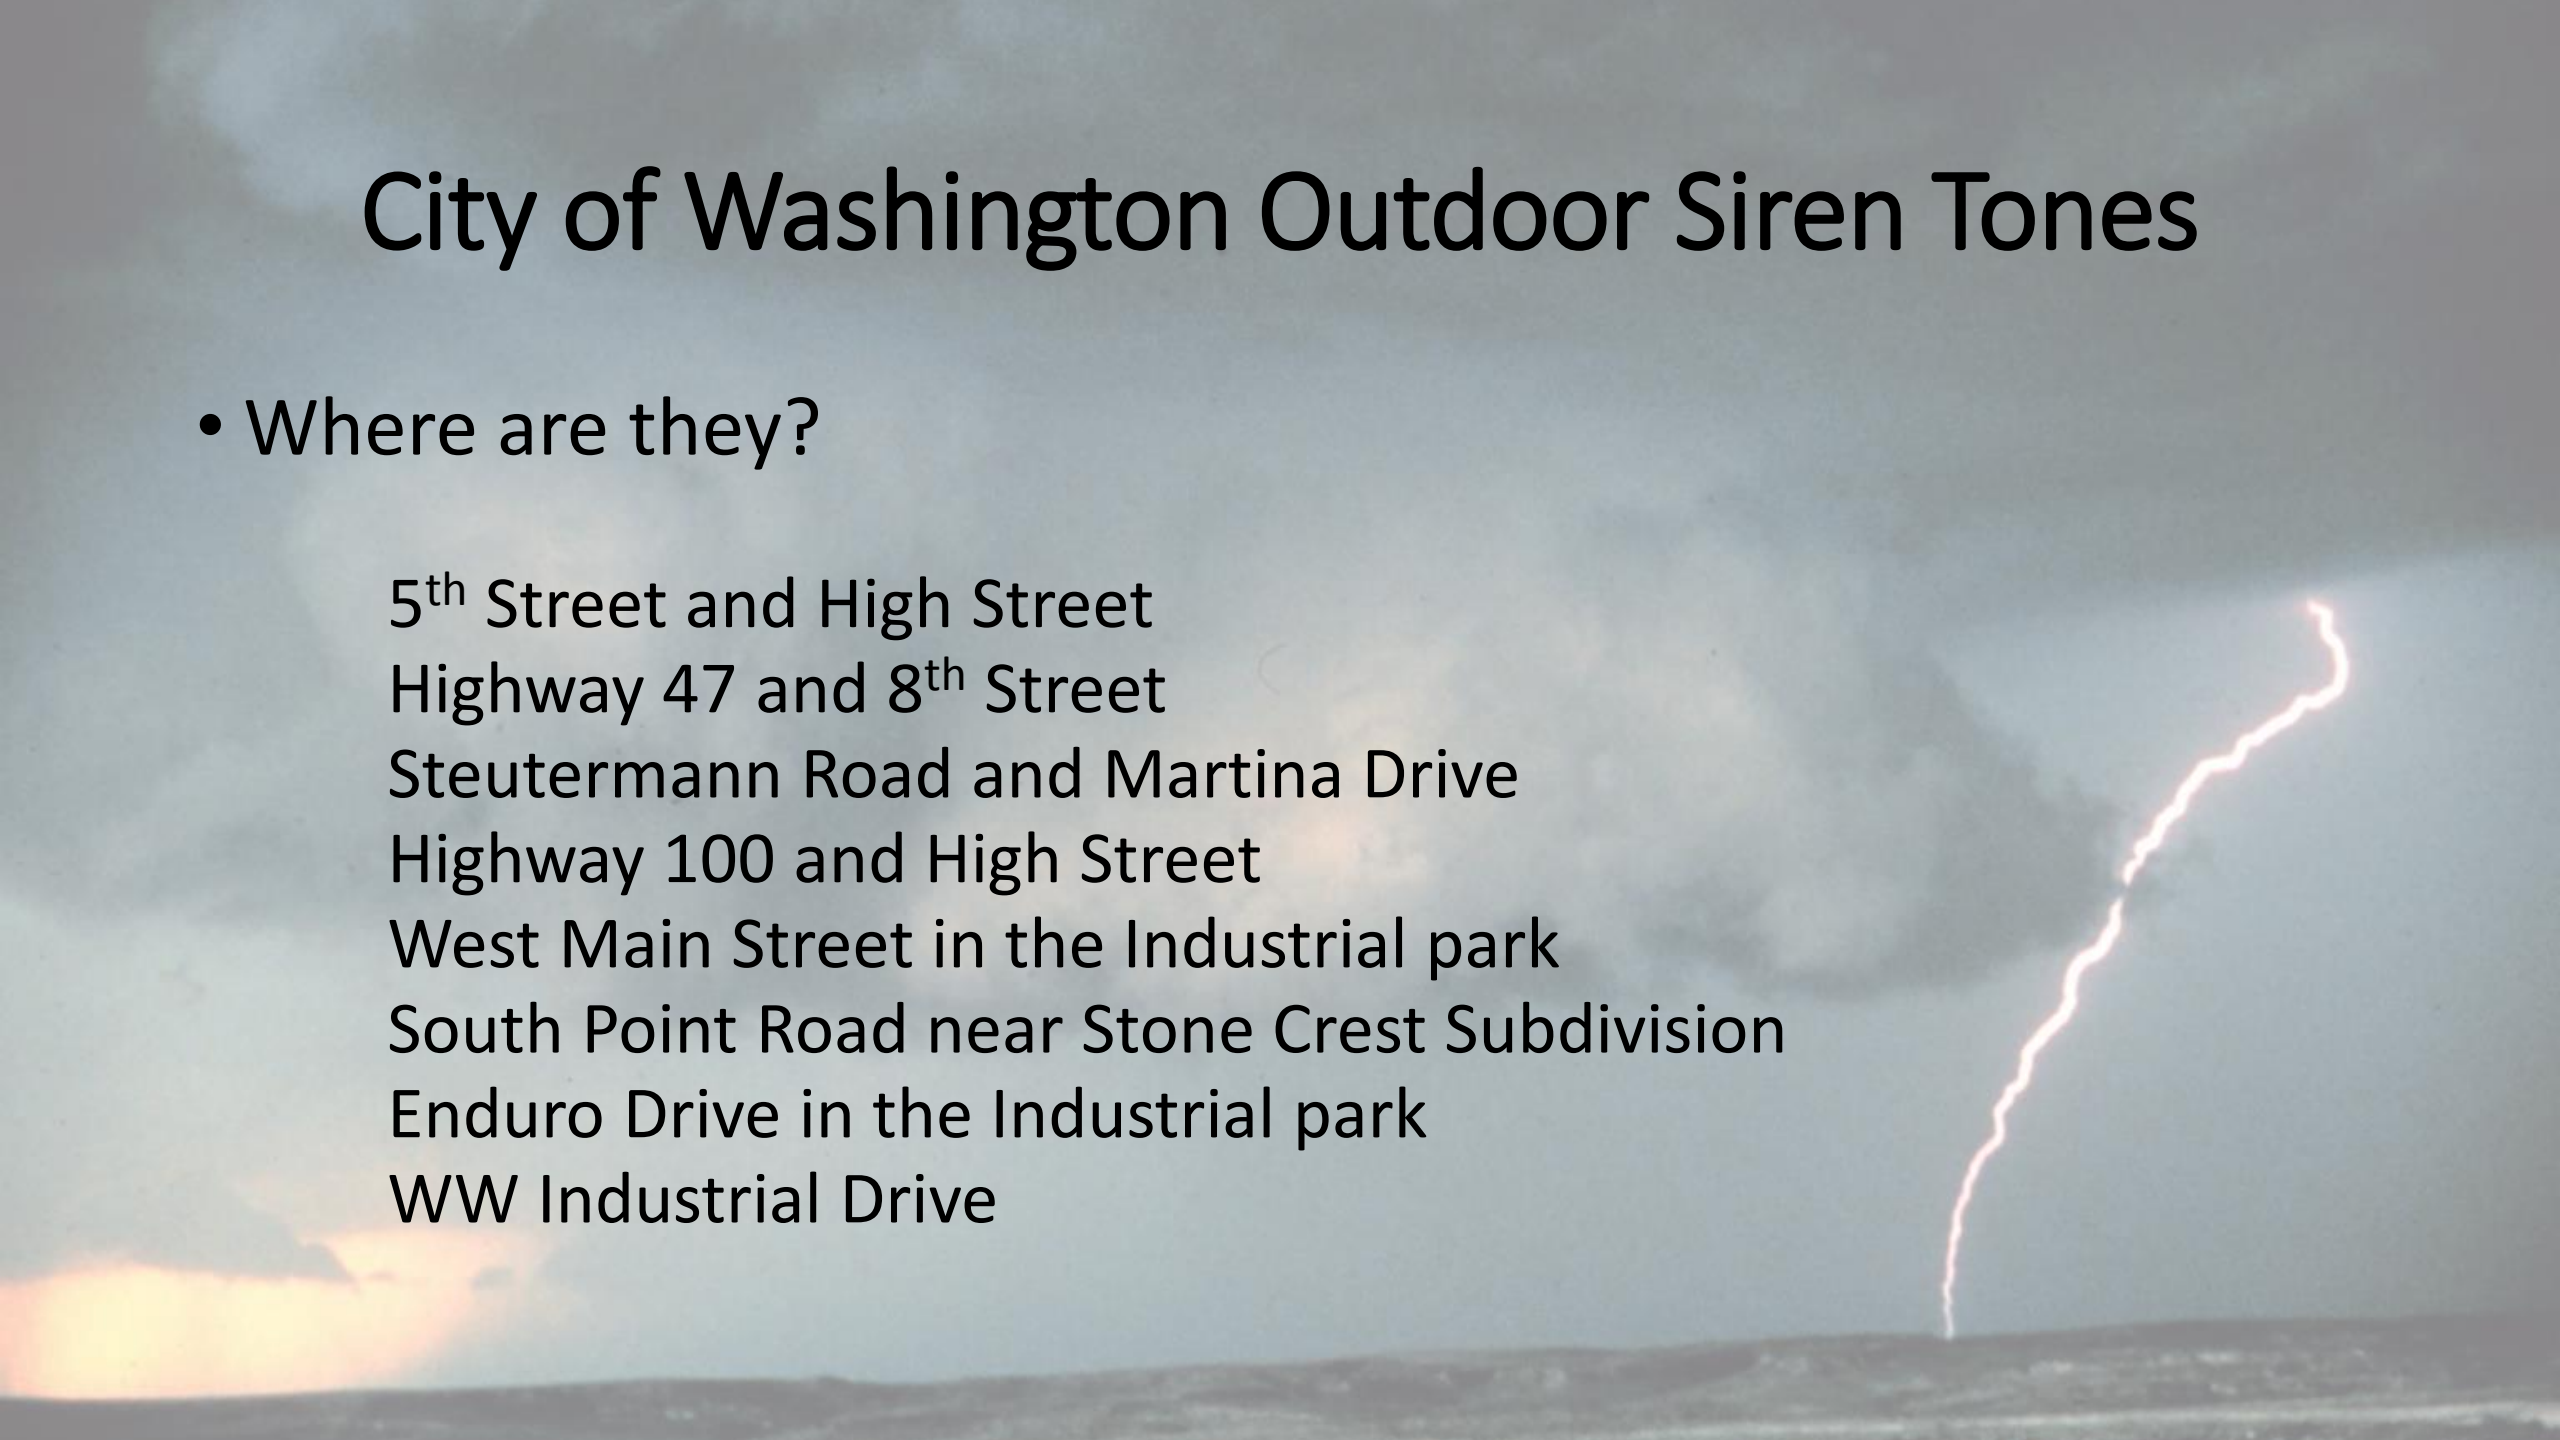

City of Washington Outdoor Siren Tones

- Where are they?

5th Street and High Street

Highway 47 and 8th Street

Steutermann Road and Martina Drive

Highway 100 and High Street

West Main Street in the Industrial park

South Point Road near Stone Crest Subdivision

Enduro Drive in the Industrial park

WW Industrial Drive