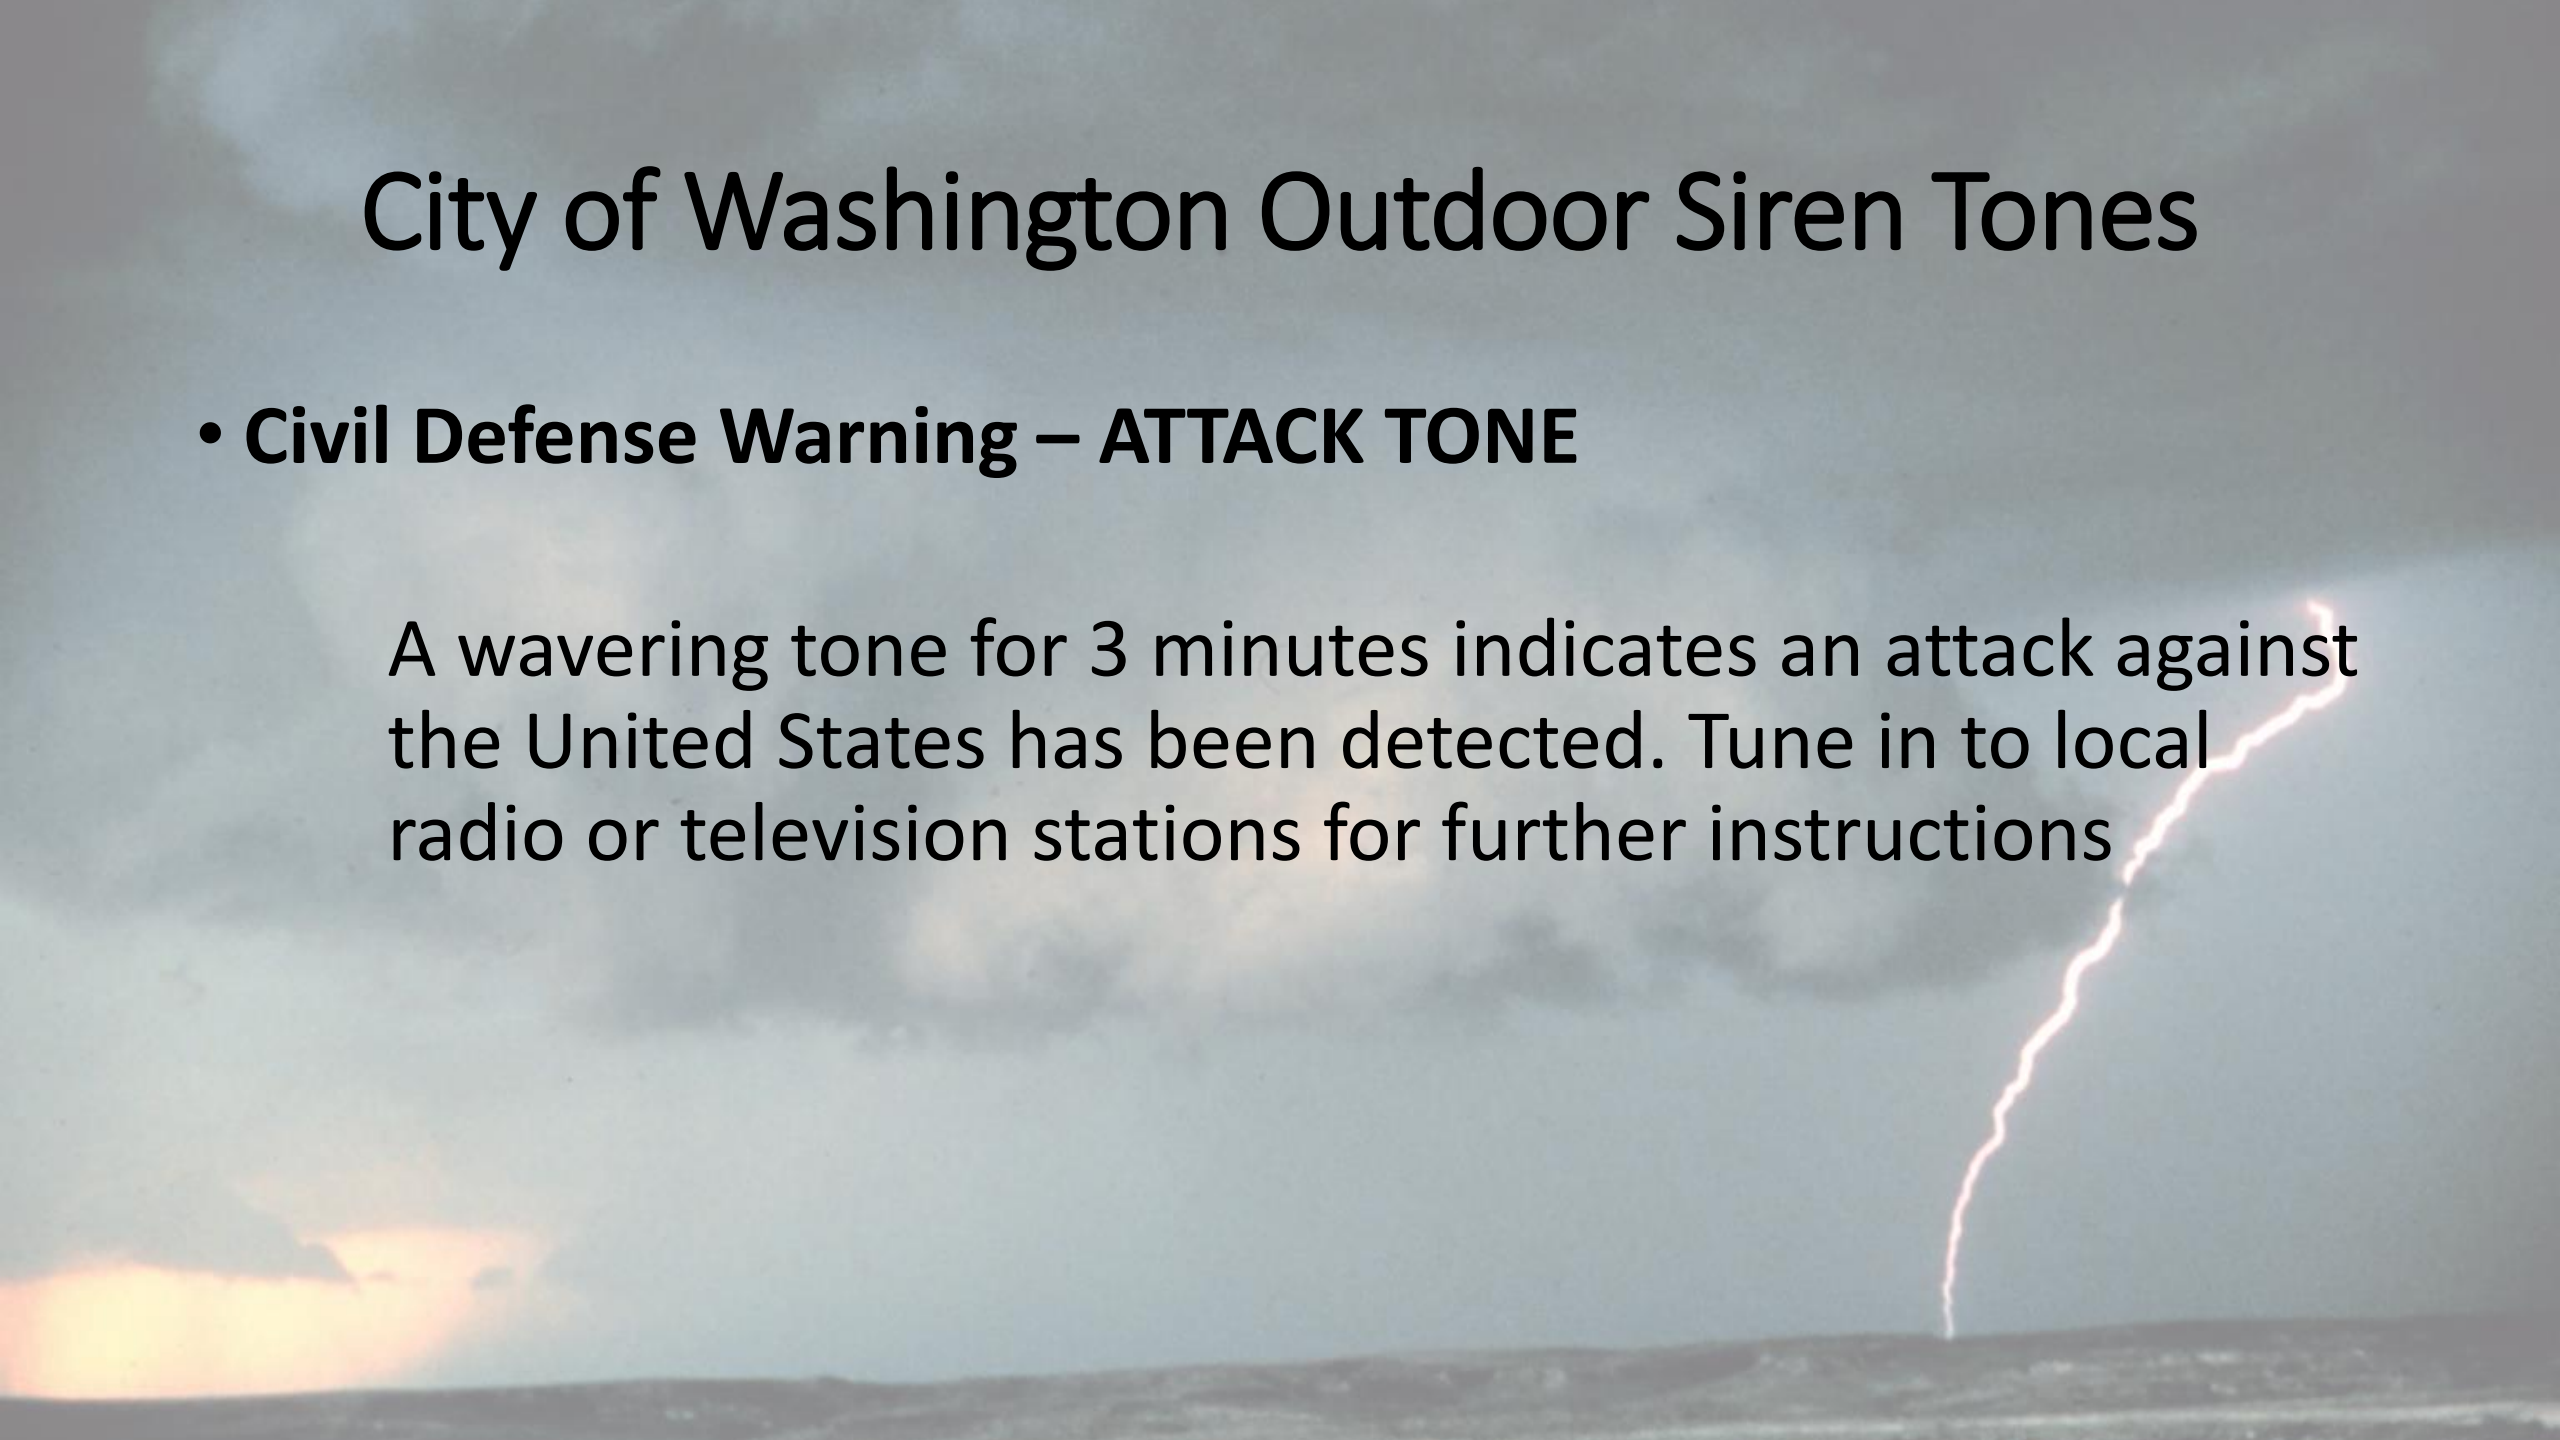

City of Washington Outdoor Siren Tones

- **Severe Thunderstorm Warning – WHOOP TONE**

A low to high whoop sound for 30 seconds indicates that Washington has been placed under a severe weather warning by the National Weather Service or reported by trained weather spotter. This means that severe weather is imminent. Take cover immediately, and monitor local media.

- **Tornado Warning – STEADY TONE**

A steady tone for 3 minutes

This tone indicates a tornado has been detected by the National Weather Service or a trained weather spotter in the surrounding area. Take cover immediately and monitor local media

Washington DOES NOT sound sirens for WATCHES

City of Washington Outdoor Siren Tones

- **Civil Defense Warning – ATTACK TONE**

A wavering tone for 3 minutes indicates an attack against the United States has been detected. Tune in to local radio or television stations for further instructions