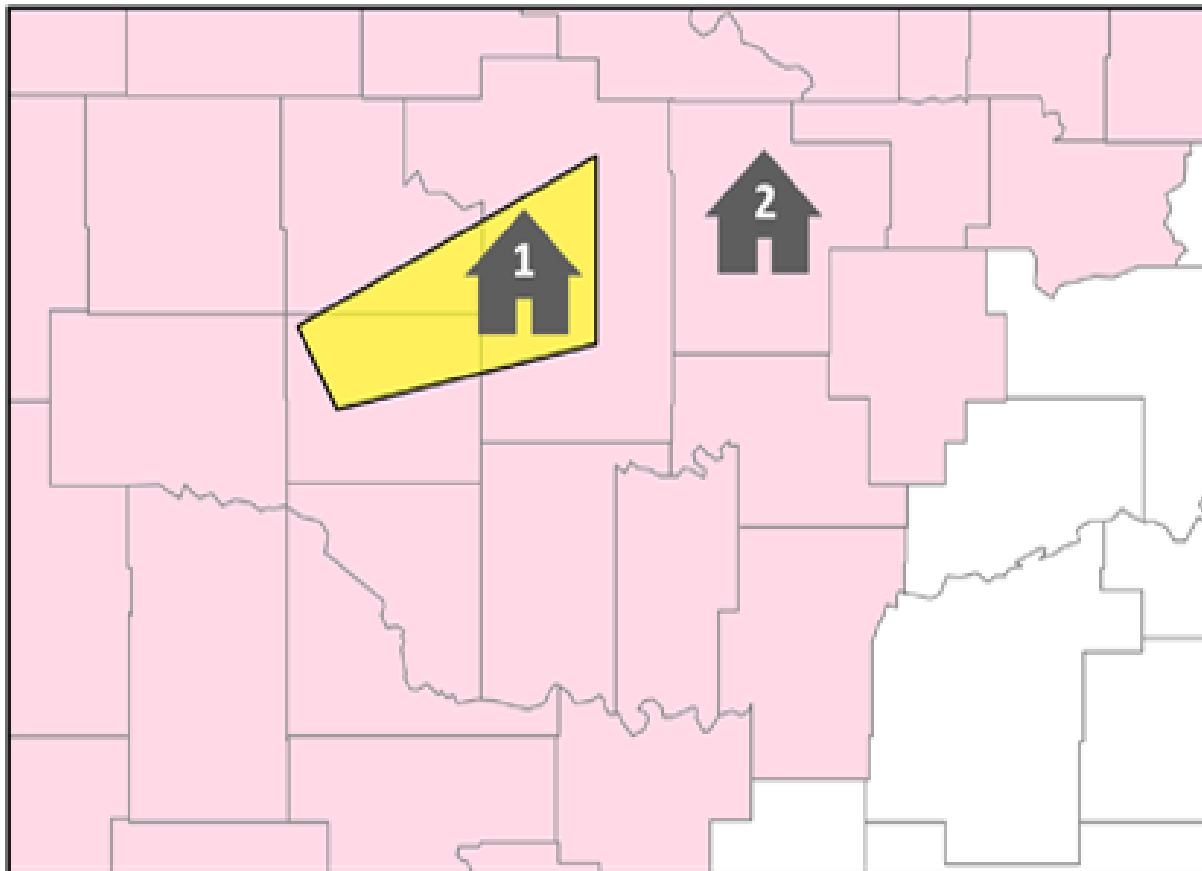

City of Washington Outdoor Siren Tones

- **Severe Thunderstorm Warning – WHOOP TONE**

A low to high whoop sound for 30 seconds indicates that Washington has been placed under a severe weather warning by the National Weather Service or reported by trained weather spotter. This means that severe weather is imminent. Take cover immediately, and monitor local media.

Washington DOES NOT sound sirens for WATCHES

Watch vs. Warning

Courtesy: National Weather Service

Severe Weather Products

Severe Thunderstorm Warning

Severe storms expected! Seek shelter. Large hail or damaging wind is occurring or will shortly at this location on the map.

- **Tornado Warning – STEADY TONE**

A steady tone for 3 minutes

This tone indicates a tornado has been detected by the National Weather Service or a trained weather spotter in the surrounding area. Take cover immediately and monitor local media