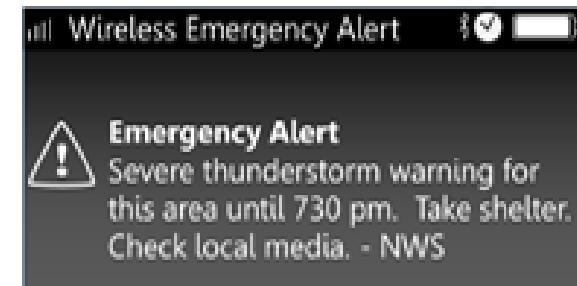

City of Washington Outdoor Siren Tones

- **Severe Thunderstorm Warning – WHOOP TONE**

A low to high whoop sound for 30 seconds indicates that Washington has been placed under a severe weather warning by the National Weather Service or reported by trained weather spotter. This means that severe weather is imminent. Take cover immediately, and monitor local media.

Washington DOES NOT sound sirens for WATCHES

Watch vs. Warning

Courtesy: National Weather Service

Severe Weather Products

Severe Thunderstorm Warning

Severe storms expected! Seek shelter. Large hail or damaging wind is occurring or will shortly at this location on the map.

Severe Thunderstorm Watch

Severe storms possible. Be prepared. Weather conditions favor thunderstorms capable of producing large hail or damaging wind at this location on the map.

City of Washington Outdoor Siren Tones

- **Tornado Warning – STEADY TONE**

A steady tone for 3 minutes

This tone indicates a tornado has been detected by the National Weather Service or a trained weather spotter in the surrounding area. Take cover immediately and monitor local media