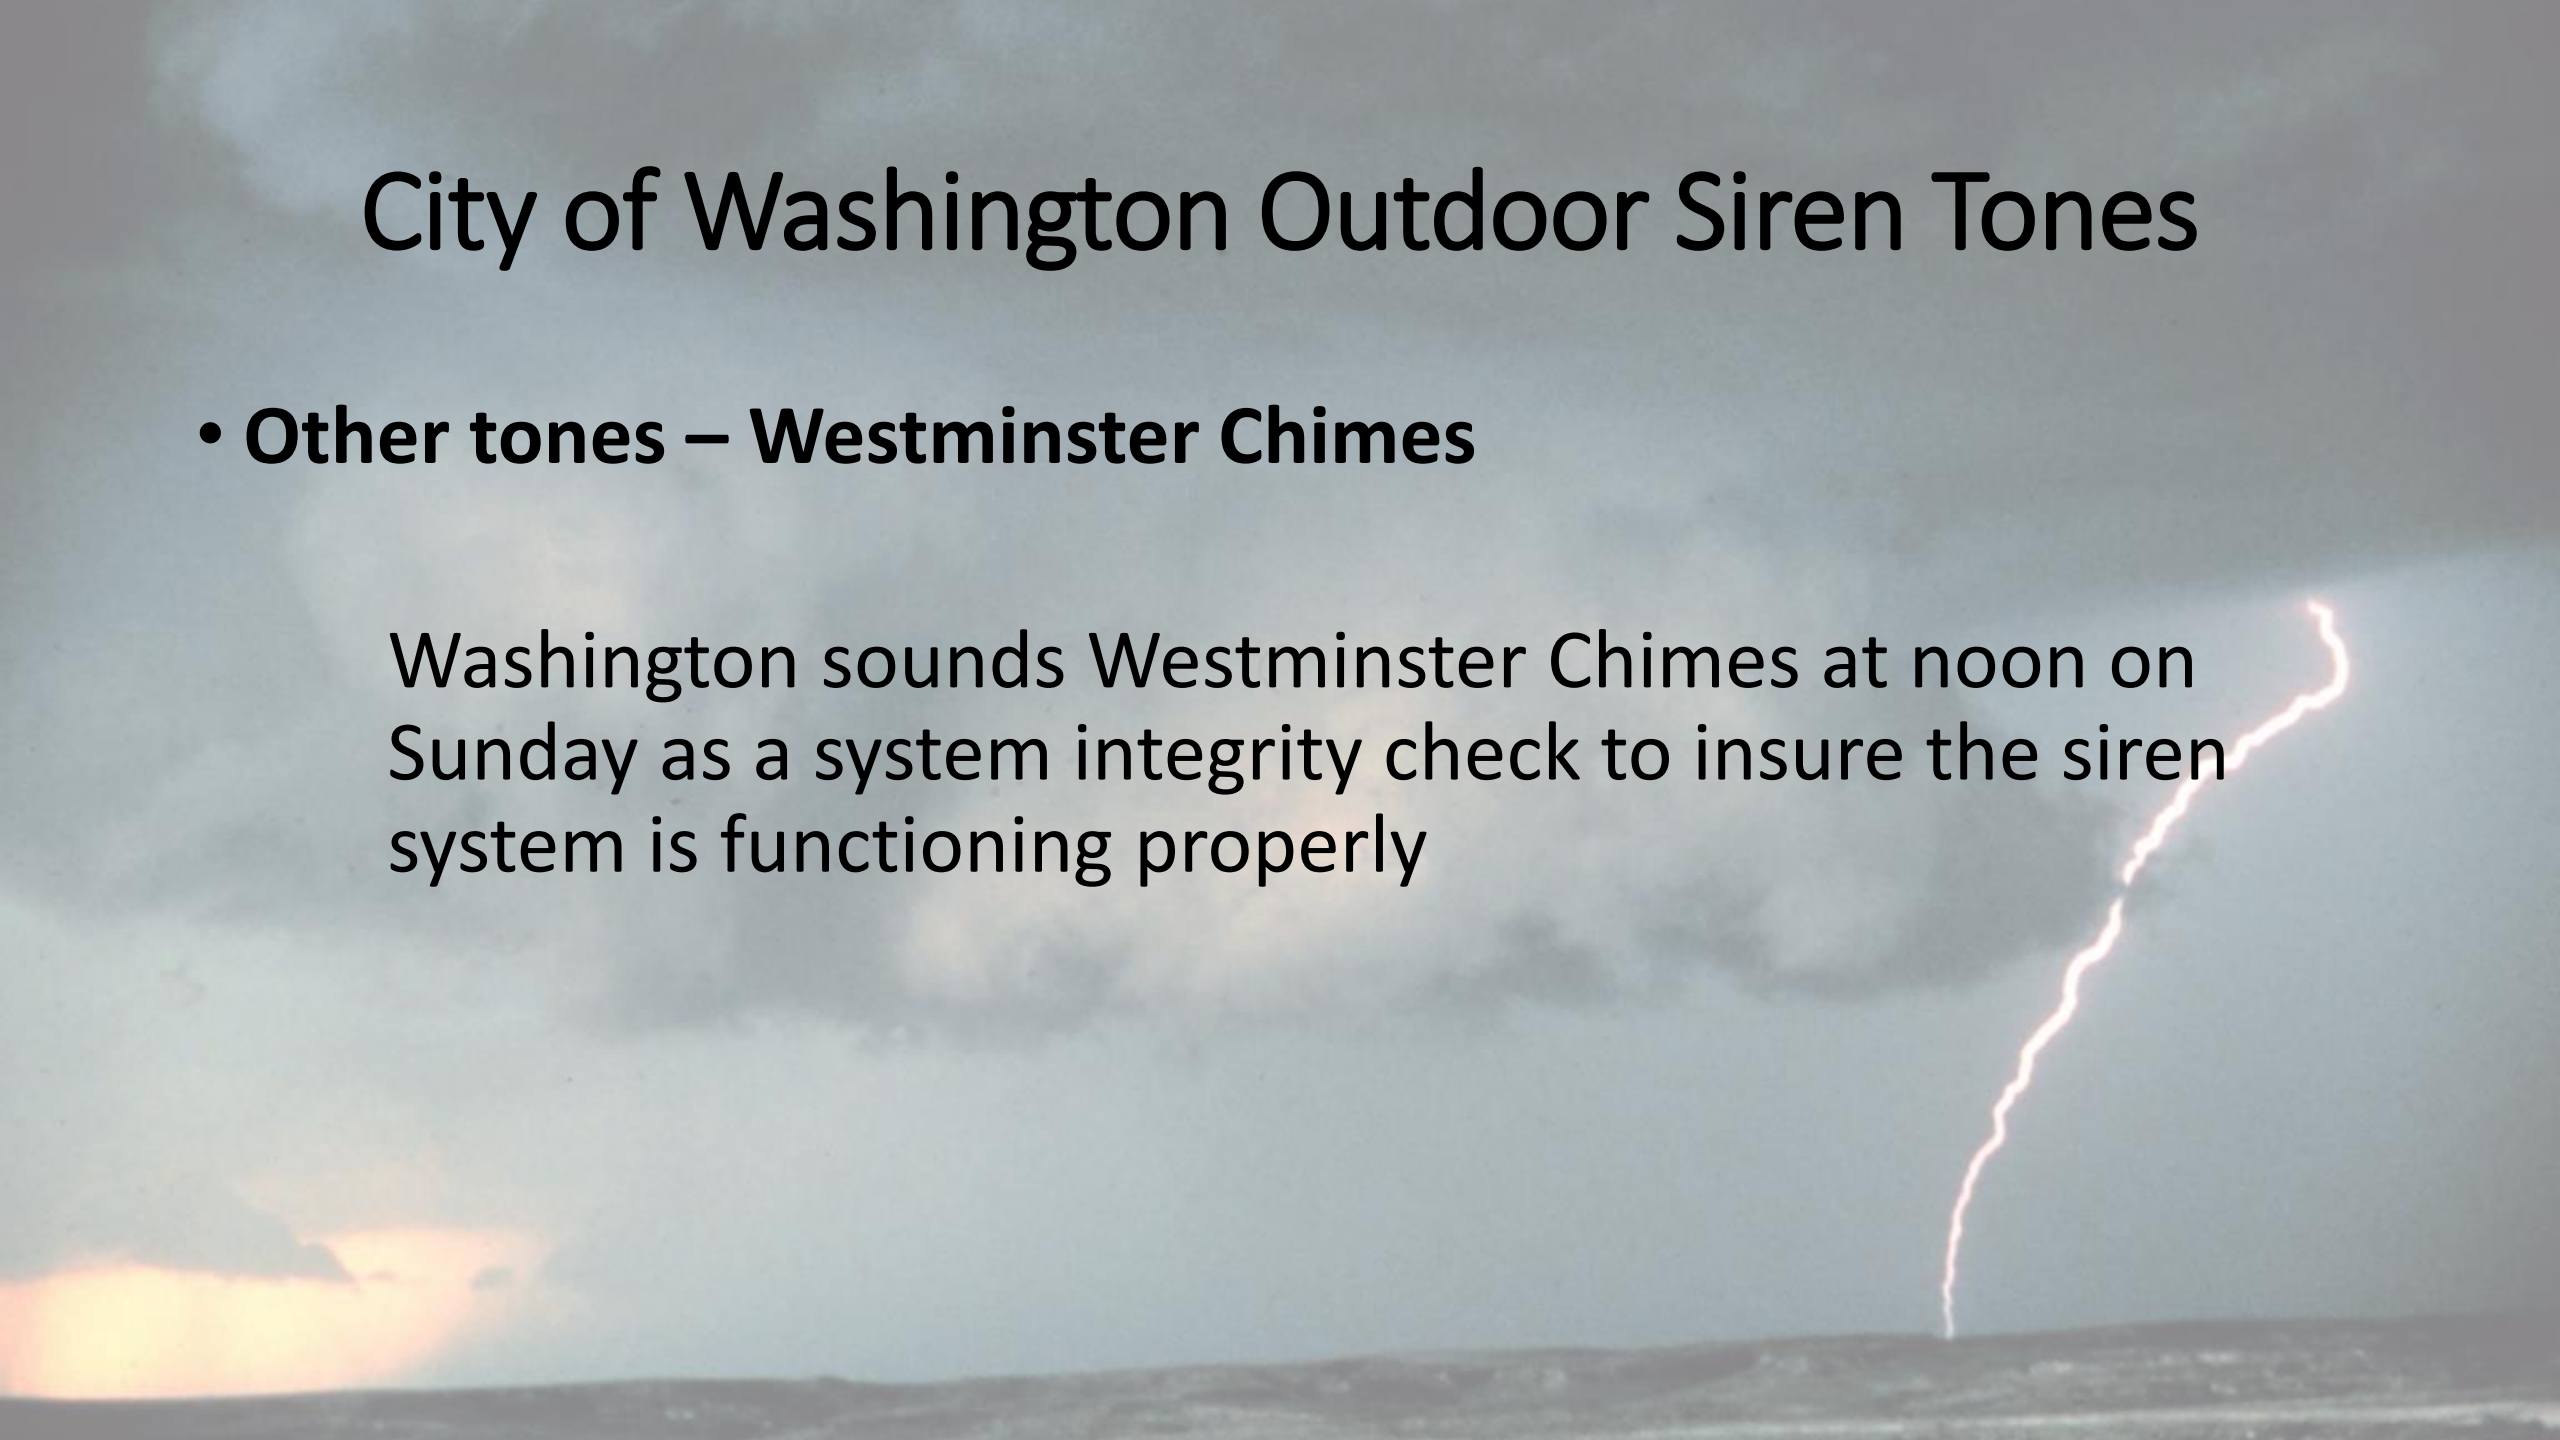

City of Washington Outdoor Siren Tones

- **Other tones – Westminster Chimes**

Washington sounds Westminster Chimes at noon on Sunday as a system integrity check to insure the siren system is functioning properly